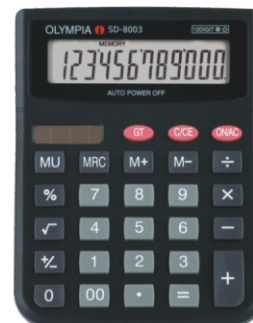

UNIT SIZE: 174x107x25mm
MASTER CARTON:
40pcs/6/9kg
MEASUREMENTS:
380x320x260mm (0.032M³)

SD-222TX Semi-Desktop

- 12 DIGITS
- PROFIT MARGIN
- BIG DISPLAY
- SIGN CHANGE KEY
- 3 MEMORY KEYS
- CENTRE MARK
- TAX FUNCTION
- DURABLE METAL COVER
- TWIN POWER
- AUTO POWER OFF
- SHIFT KEY
- RETRACTABLE STAND
- ROUNDING
- SUPERIOR TOUCH

UNIT SIZE: 97x149x30mm
MASTER CARTON:
100pcs/9/14kg
MEASUREMENTS:
370x340x595mm (0.075M³)

SD-8001 Black

- 8 DIGITS
- TWIN POWER
- BIG DISPLAY
- CENTRE MARK
- 3 MEMORY KEYS
- AUTO POWER OFF
- PROFIT MARGIN
- SQUARE ROOT

UNIT SIZE: 140x103x28mm
MASTER CARTON:
100pcs/12/14kg
MEASUREMENTS:
770x310x270mm (0.065M³)

SD-8002 Black

- 10 DIGITS
- AUTO POWER OFF
- BIG DISPLAY
- CENTRE MARK
- 4 MEMORY KEYS
- SUPERIOR TOUCH
- PROFIT MARGIN
- TWIN POWER
- SQUARE ROOT

UNIT SIZE: 140x103x28mm
MASTER CARTON:
100pcs/12/14kg
MEASUREMENTS:
770x310x270mm (0.065M³)

SD-8003 Black

- 12 DIGITS
- CENTRE MARK
- BIG DISPLAY
- PROFIT MARGIN
- SQUARE ROOT
- MARK UP
- 3 MEMORY KEYS
- GRAND TOTAL
- TWIN POWER
- AUTO POWER OFF