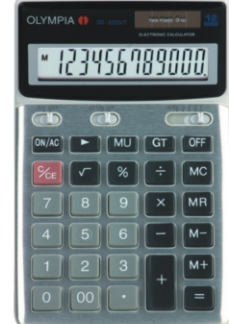

SD SEMI-DESKTOP SERIES

SD-120TX Tax Function / Durable Metal Cover

- 12 DIGITS
- 5/4 ROUNDING
- BIG DISPLAY
- TAX FUNCTION
- 3 MEMORY KEYS
- CENTRE MARK
- PROFIT MARGIN
- SUPERIOR TOUCH
- SHIFT KEY
- DURABLE METAL COVER
- MARK UP
- TWIN POWER
- AUTO POWER OFF
- SIGN CHANGE KEY

UNIT SIZE: 138x103x32mm
MASTER CARTON:
100pcs/14.5/17kg
MEASUREMENTS:
850x310x257mm (0.068M³)

SD-120V Durable Metal Cover

- 12 DIGITS
- CENTRE MARK
- BIG DISPLAY
- DURABLE METAL COVER
- SQUARE ROOT
- PROFIT MARGIN
- 4 MEMORY KEYS
- ROUNDING
- SUPERIOR TOUCH
- MARK UP
- TWIN POWER
- GRAND TOTAL
- AUTO POWER OFF
- SIGN CHANGE KEY

UNIT SIZE: 170x123x33mm
MASTER CARTON:
40pcs/9/10kg
MEASUREMENTS:
390x375x293mm (0.043M³)

SD-200VT Durable Metal Cover

- 12 DIGITS
- CENTRE MARK
- BIG DISPLAY
- DURABLE METAL COVER
- TILT DISPLAY
- PROFIT MARGIN
- SQUARE ROOT
- ROUNDING
- 4 MEMORY KEYS
- MARK UP
- SUPERIOR TOUCH
- GRAND TOTAL
- TWIN POWER
- AUTO POWER OFF

UNIT SIZE: 174x107x25mm
MASTER CARTON:
40pcs/6/9kg
MEASUREMENTS:
380x320x260mm (0.032M³)

SD-222TX Semi-Desktop

- 12 DIGITS
- PROFIT MARGIN
- BIG DISPLAY
- SIGN CHANGE KEY
- 3 MEMORY KEYS
- CENTRE MARK
- TAX FUNCTION
- DURABLE METAL COVER
- TWIN POWER
- AUTO POWER OFF
- SHIFT KEY
- RETRACTABLE STAND
- ROUNDING
- SUPERIOR TOUCH